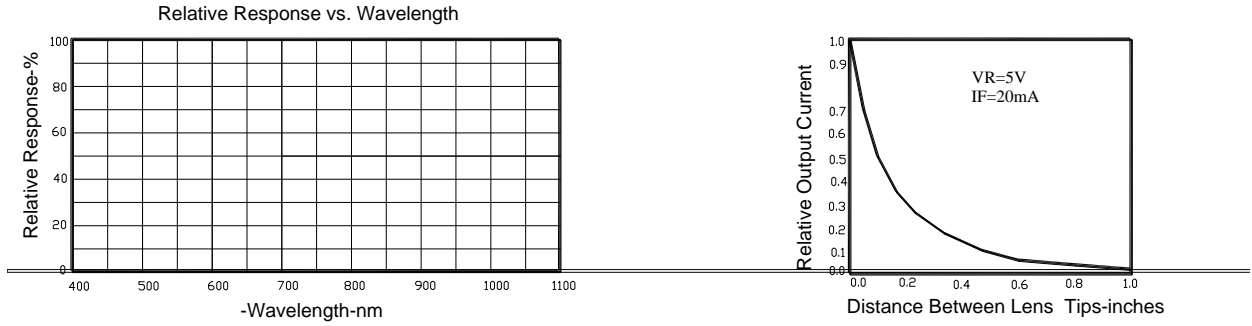

LIST

Typical Electrical / Optical Characteristics Curves (25°C Ambient Temperature Unless Otherwise Noted)

Part

19AA

019

LG-QR-R009-01